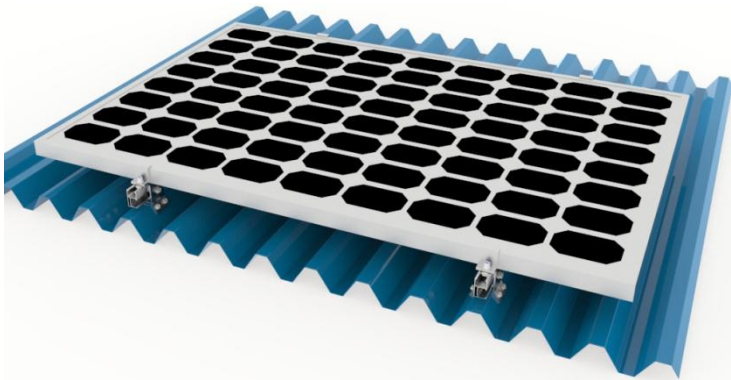

## Trapezoidal Metal Roof Clamps

### Technical Information

- Material: AL6005-T5 & EPDM
- Application: Trapezoidal Metal Roof
- Fixed Way: Using self-tapping screw to fix the clamps on the roof
- Custom made available for different metal roof