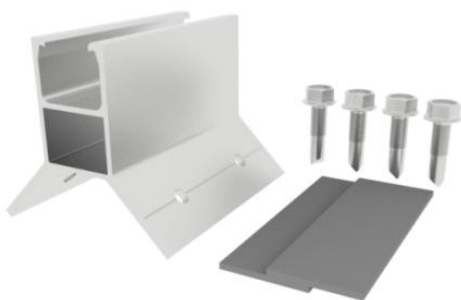

Horizontal & Rail-less Solution

MG-AL-MRC-03